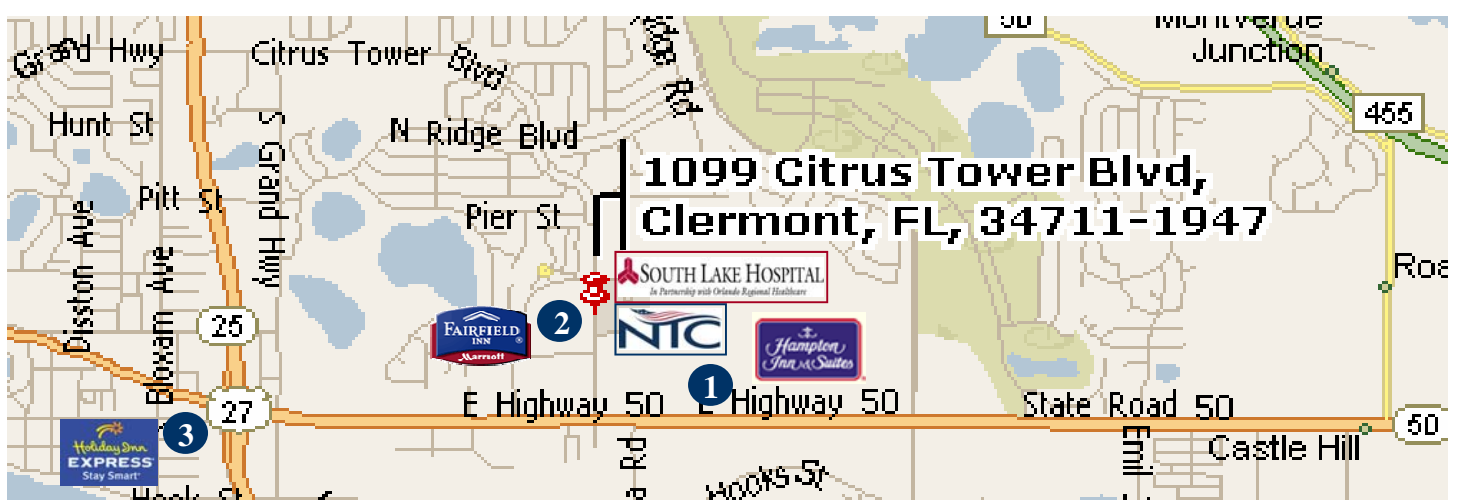

**1099 Citrus Tower Blvd,
Clermont, FL, 34711-1947**

1. **1 Hampton Inn & Suites**—(352) 536-6600
   2200 E. Highway 50, Clermont, FL 34711
   Located adjacent to the NTC.
   Rooms include single rooms (1 queen or king bed), double rooms (2 queen beds), king suites (1 king bed and 1 sleeper sofa) and double suites (2 queen beds and 1 sleeper sofa). Includes hot breakfast.
   Discount: Call and ask for the NTC rate.
2. **2 Fairfield Inn & Suites**—(352) 394-6585
   1750 Hunt Trace, Clermont, FL 34711
   Located across the street from the NTC.
   Rooms include single rooms (1 queen bed), double rooms (2 queen beds), and studio suite (1 king bed, 1 sleeper sofa). Includes continental breakfast.
   Discount: Call and ask for the NTC rate.
3. **3 Holiday Inn Express**—(352) 243-7878
   1810 South Highway 27, Clermont, FL 34711
   Located 1.6 miles from the NTC.
   Rooms include single rooms (1 queen bed), double rooms (2 queen beds), and suites (1 king bed, 1 sleeper sofa). Includes continental breakfast. Includes continental breakfast.
   Discount: Call and ask for the NTC rate.

1. **4 Summer Bay Resort**—(888) 742-1100, ext. 7417
   25 Town Center Blvd., Clermont, FL 34714
   Located 17.3 miles from the NTC.
   Resort includes two-bedroom villas and one or two-bedroom condos. All include full gourmet kitchens and condos include washer and dryer. Resort includes pools, game room, miniature golf, water sports, shuttle to local theme parks and more.
   Discount: Call and ask for the NTC rate.
2. **5 Award Vacation Homes**—(800) 338-0835
   1536 Sunrise Plaza Dr., Suite 1000, Clermont, FL 34711
   Houses located between 13—22 miles from the NTC. Home rentals with 3, 4, 5 or 6 bedrooms. Each home has a private backyard pool. Homes include full kitchens, garage and washer/dryer.
   Discount: Please check www.usantc.com.
3. **6 Regal Palm Resort**—(877) 477-2567
   2700 Sand Mine Road, Davenport, FL, 33897
   Located 19.3 miles from the NTC.
   Resort includes three and four-bedroom town homes and four and five-bedroom pool homes all with full kitchens. Also includes pools, restaurant, business center, meeting rooms, spa and more.
   Discount: Book online through www.usantc.com. Go to "Visiting Teams & Athletes," and then, "Housing." Click on link to Regal Palm Resort.
4. **7 Bahama Bay Resort**—(863) 547-1200
   400 Grand Bahama Bay Blvd., Davenport, FL, 33897
   Located 19.3 miles from the NTC.
   Resort includes one, two and three-bedroom condos with full kitchens. Also includes pools, restaurant, tennis courts, volleyball, game room and internet café.
   Discount: Book online through www.usantc.com. Go to "Visiting Teams & Athletes." and then "Housing." Click on link to Bahama Bay Resort.