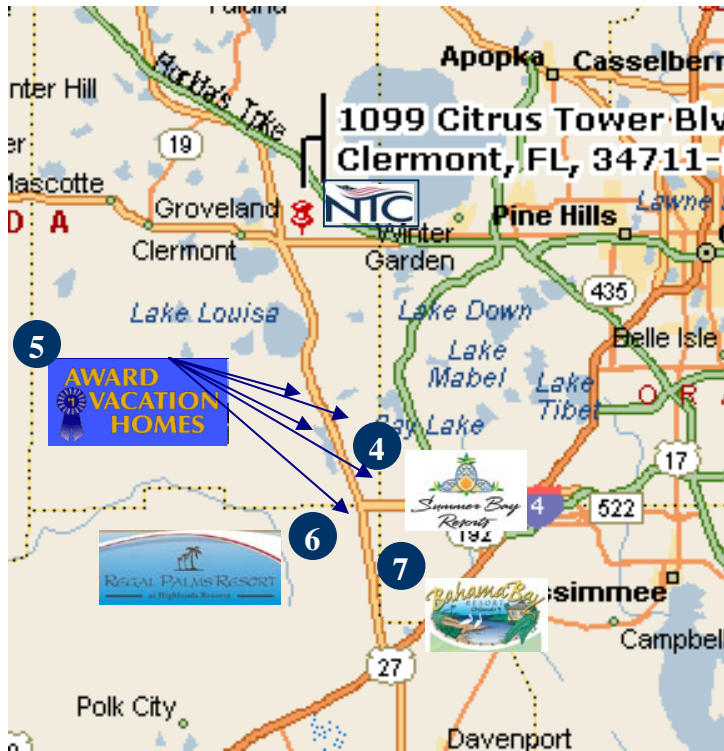

**1099 Citrus Tower Blvd,
Clermont, FL, 34711-1947**

1. **1 Hampton Inn & Suites**—(352) 536-6600
   2200 E. Highway 50, Clermont, FL 34711
   Located adjacent to the NTC.
   Rooms include single rooms (1 queen or king bed), double rooms (2 queen beds), king suites (1 king bed and 1 sleeper sofa) and double suites (2 queen beds and 1 sleeper sofa). Includes hot breakfast.
   Discount: Call and ask for the NTC rate.
2. **2 Fairfield Inn & Suites**—(352) 394-6585
   1750 Hunt Trace, Clermont, FL 34711
   Located across the street from the NTC.
   Rooms include single rooms (1 queen bed), double rooms (2 queen beds), and studio suite (1 king bed, 1 sleeper sofa). Includes continental breakfast.
   Discount: Call and ask for the NTC rate.
3. **3 Holiday Inn Express**—(352) 243-7878
   1810 South Highway 27, Clermont, FL 34711
   Located 1.6 miles from the NTC.
   Rooms include single rooms (1 queen bed), double rooms (2 queen beds), and suites (1 king bed, 1 sleeper sofa). Includes continental breakfast. Includes continental breakfast.
   Discount: Call and ask for the NTC rate.

1. **4 Summer Bay Resort**—(888) 742-1100, ext. 7417
   25 Town Center Blvd., Clermont, FL 34714
   Located 17.3 miles from the NTC.
   Resort includes two-bedroom villas and one or two-bedroom condos. All include full gourmet kitchens and condos include washer and dryer. Resort includes pools, game room, miniature golf, water sports, shuttle to local theme parks and more.
   Discount: Call and ask for the NTC rate.
2. **5 Award Vacation Homes**—(800) 338-0835
   1536 Sunrise Plaza Dr., Suite 1000, Clermont, FL 34711
   Houses located between 13—22 miles from the NTC. Home rentals with 3, 4, 5 or 6 bedrooms. Each home has a private backyard pool. Homes include full kitchens, garage and washer/dryer.
   Discount: Please check www.usantc.com.
3. **6 Regal Palm Resort**—(877) 477-2567
   2700 Sand Mine Road, Davenport, FL, 33897
   Located 19.3 miles from the NTC.
   Resort includes three and four-bedroom town homes and four and five-bedroom pool homes all with full kitchens. Also includes pools, restaurant, business center, meeting rooms, spa and more.
   Discount: Book online through www.usantc.com. Go to "Visiting Teams & Athletes," and then, "Housing." Click on link to Regal Palm Resort.
4. **7 Bahama Bay Resort**—(863) 547-1200
   400 Grand Bahama Bay Blvd., Davenport, FL, 33897
   Located 19.3 miles from the NTC.
   Resort includes one, two and three-bedroom condos with full kitchens. Also includes pools, restaurant, tennis courts, volleyball, game room and internet café.
   Discount: Book online through www.usantc.com. Go to "Visiting Teams & Athletes." and then "Housing." Click on link to Bahama Bay Resort.